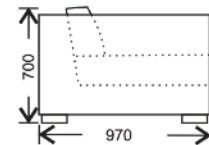

\* left and right chaise available, custom size upon request

FRAME: Kiln dried hardwood & plantation timber  
 SEAT SUSPENSION: No sag steel sprung suspension  
 SEAT CUSHION: High resilience foam with 10 Year Guarantee  
 BACK CUSHION: Feather back cushions  
 LEGS: Timber legs available in various stain color