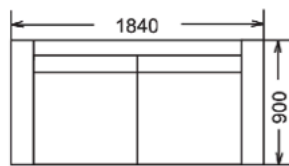

3 Seater Modular

2.5 Seater Modular

2 Seater Modular

3 Seater

2.5 Seater

2 Seater

Chair

* left and right chaise available
* custom size upon request