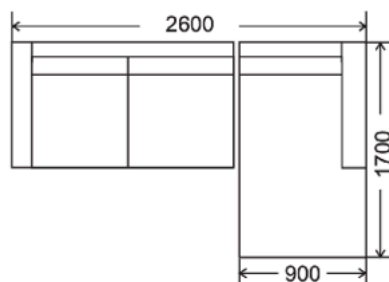

3 Seater Modular

2.5 Seater Modular

2 Seater Modular

3 Seater

2.5 Seater

2 Seater

Chair

* left and right chaise available
* custom size upon request