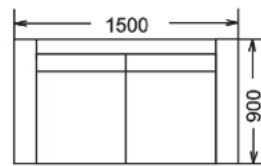

3 Seater Modular

2.5 Seater Modular

2 Seater Modular

3 Seater

2.5 Seater

2 Seater

Chair

* left and right chaise available
* custom size upon request