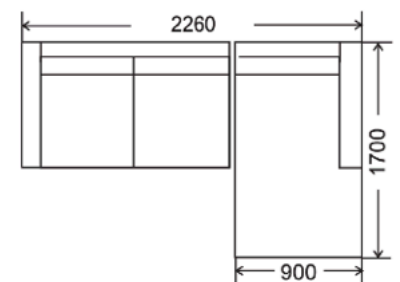

3 Seater Modular

2.5 Seater Modular

2 Seater Modular

3 Seater

2.5 Seater

2 Seater

Chair

* left and right chaise available
* custom size upon request