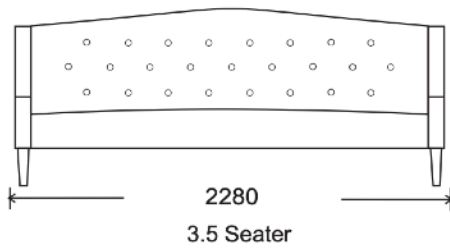

Hampshire Deluxe

FRAME:
SEAT SUSPENSION:
SEAT CUSHION:
LEG:

Kiln dried plantation timber
No-sag spring suspension
High resilience foam with 10 Year Guarantee
Timber legs available in various stain color