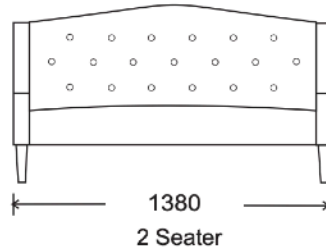

Hampshire Deluxe

FRAME:
SEAT SUSPENSION:
SEAT CUSHION:
LEG:

Kiln dried plantation timber
No-sag spring suspension
High resilience foam with 10 Year Guarantee
Timber legs available in various stain color