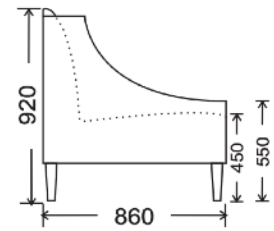

Hampshire Deluxe

FRAME:
SEAT SUSPENSION:
SEAT CUSHION:
LEG:

Kiln dried plantation timber
No-sag spring suspension
High resilience foam with 10 Year Guarantee
Timber legs available in various stain color