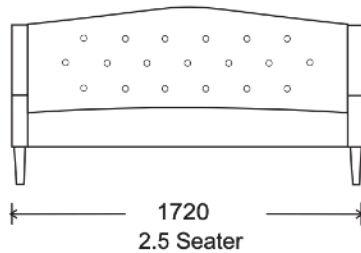

Hampshire Deluxe

FRAME:
SEAT SUSPENSION:
SEAT CUSHION:
LEG:

Kiln dried plantation timber
No-sag spring suspension
High resilience foam with 10 Year Guarantee
Timber legs available in various stain color