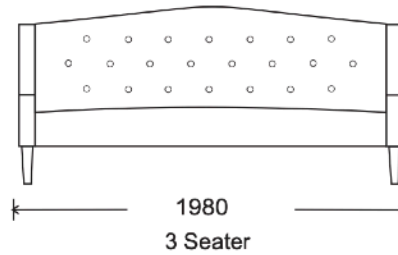

Hampshire Deluxe

FRAME:
SEAT SUSPENSION:
SEAT CUSHION:
LEG:

Kiln dried plantation timber
No-sag spring suspension
High resilience foam with 10 Year Guarantee
Timber legs available in various stain color