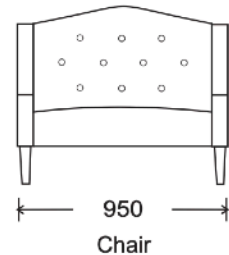

Hampshire Deluxe

FRAME:
SEAT SUSPENSION:
SEAT CUSHION:
LEG:

Kiln dried plantation timber
No-sag spring suspension
High resilience foam with 10 Year Guarantee
Timber legs available in various stain color