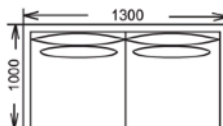

3.5 seater

3 seater

2.5 seater

2 seater

chair

FRAME: Kiln dried plantation timber
SEAT SUSPENSION: Warwick Blackcat webbing suspension
SEAT CUSHION: High resilience foam with 10 Year Guarantee
BACK CUSHION: Feather back cushion
LEGS: Hidden nylon glides