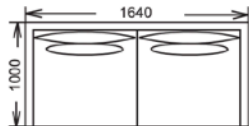

3.5 seater

3 seater

2.5 seater

2 seater

chair

FRAME: Kiln dried plantation timber
SEAT SUSPENSION: Warwick Blackcat webbing suspension
SEAT CUSHION: High resilience foam with 10 Year Guarantee
BACK CUSHION: Feather back cushion
LEGS: Hidden nylon glides