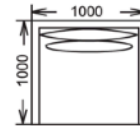

3.5 seater

3 seater

2.5 seater

2 seater

chair

FRAME: Kiln dried plantation timber
SEAT SUSPENSION: Warwick Blackcat webbing suspension
SEAT CUSHION: High resilience foam with 10 Year Guarantee
BACK CUSHION: Feather back cushion
LEGS: Hidden nylon glides