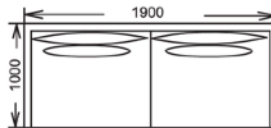

3.5 seater

3 seater

2.5 seater

2 seater

chair

FRAME: Kiln dried plantation timber
SEAT SUSPENSION: Warwick Blackcat webbing suspension
SEAT CUSHION: High resilience foam with 10 Year Guarantee
BACK CUSHION: Feather back cushion
LEGS: Hidden nylon glides