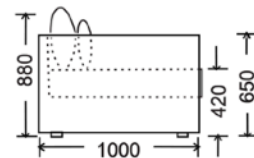

3.5 seater

3 seater

2.5 seater

2 seater

chair

FRAME: Kiln dried plantation timber
SEAT SUSPENSION: Warwick Blackcat webbing suspension
SEAT CUSHION: High resilience foam with 10 Year Guarantee
BACK CUSHION: Feather back cushion
LEGS: Hidden nylon glides