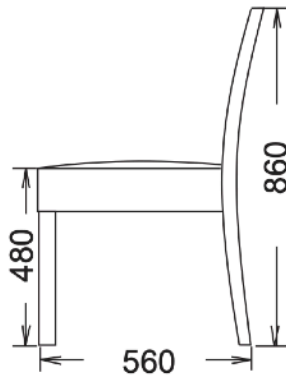

LA

LA CARVER

FRAME:
SEAT SUSPENSION:
SEAT:
LEG STAIN:

Kiln dried hardwood timber with twin mortice-and-tenon joints
Elastic webbing suspension
Dunlop high density foam
Available in various color(Please refer to sample board)