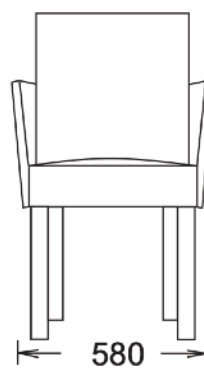

LA

LA CARVER

FRAME:
SEAT SUSPENSION:
SEAT:
LEG STAIN:

Kiln dried hardwood timber with twin mortice-and-tenon joints
Elastic webbing suspension
Dunlop high density foam
Available in various color(Please refer to sample board)