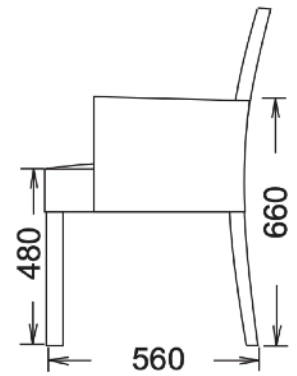

LA

LA CARVER

FRAME:
SEAT SUSPENSION:
SEAT:
LEG STAIN:

Kiln dried hardwood timber with twin mortice-and-tenon joints
Elastic webbing suspension
Dunlop high density foam
Available in various color(Please refer to sample board)