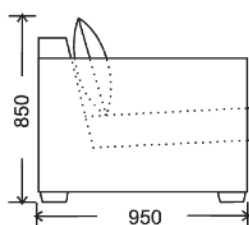

Queen Sofa Bed

Double Sofa Bed

FRAME:  
SOFA BED:  
SEAT CUSHION:  
BACK CUSHION:  
LEGS:

Kiln dried plantation timber  
Commercial grade bed mechanism with inner spring mattress  
High resilience foam with 10 Year Guarantee  
Polyester fibre encased in spun bound bags  
Block timber legs available in various stain color