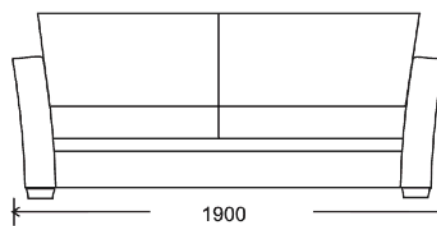

Queen Sofa Bed

Double Sofa Bed

FRAME:  
SOFA BED:  
SEAT CUSHION:  
BACK CUSHION:  
LEGS:

Kiln dried plantation timber  
Commercial grade bed mechanism with inner spring mattress  
High resilience foam with 10 Year Guarantee  
Polyester fibre encased in spun bound bags  
Block timber legs available in various stain color