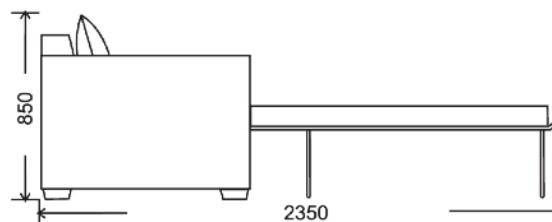

Queen Sofa Bed

Double Sofa Bed

FRAME:  
SOFA BED:  
SEAT CUSHION:  
BACK CUSHION:  
LEGS:

Kiln dried plantation timber  
Commercial grade bed mechanism with inner spring mattress  
High resilience foam with 10 Year Guarantee  
Polyester fibre encased in spun bound bags  
Block timber legs available in various stain color