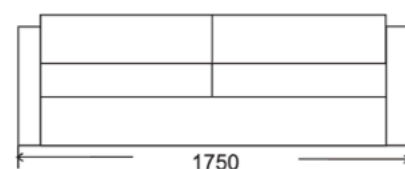

Queen Sofa Bed

Double Sofa Bed

- Kiln dried plantation timber
- Commercial grade bed mechanism with inner spring mattress
- High resilience foam with 10 Year Guarantee
- Feather back cushion
- Hidden nylon glides