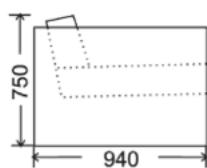

Queen Sofa Bed

Double Sofa Bed

- Kiln dried plantation timber
- Commercial grade bed mechanism with inner spring mattress
- High resilience foam with 10 Year Guarantee
- Feather back cushion
- Hidden nylon glides