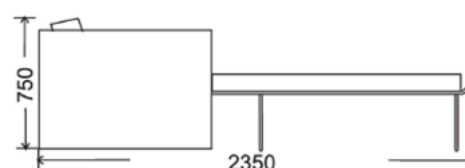

Queen Sofa Bed

Double Sofa Bed

- Kiln dried plantation timber
- Commercial grade bed mechanism with inner spring mattress
- High resilience foam with 10 Year Guarantee
- Feather back cushion
- Hidden nylon glides