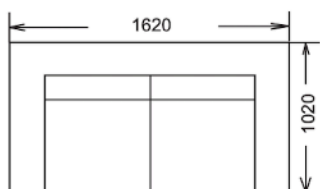

3.5 Seater

3 Seater

2.5 Seater

2 Seater

Chair

- FRAME: Kiln dried plantation timber
- SEAT SUSPENSION: No-sag spring suspension
- SEAT CUSHION: Foam core feather seat cushions
- BACK CUSHION: Feather & fiber back cushions
- COVER: Fully removable cover