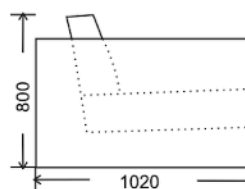

3.5 Seater

3 Seater

2.5 Seater

2 Seater

Chair

- FRAME: Kiln dried plantation timber
- SEAT SUSPENSION: No-sag spring suspension
- SEAT CUSHION: Foam core feather seat cushions
- BACK CUSHION: Feather & fiber back cushions
- COVER: Fully removable cover