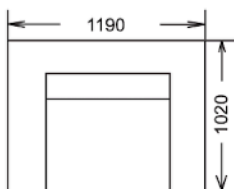

3.5 Seater

3 Seater

2.5 Seater

2 Seater

Chair

- FRAME: Kiln dried plantation timber
- SEAT SUSPENSION: No-sag spring suspension
- SEAT CUSHION: Foam core feather seat cushions
- BACK CUSHION: Feather & fiber back cushions
- COVER: Fully removable cover