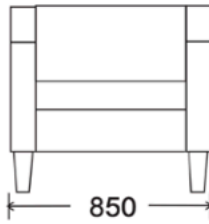

Standard

Narrower version

FRAME:  
SEAT SUSPENSION:  
SEAT CUSHION:  
BACK CUSHION:  
LEG:

Kiln dried plantation timber  
No-sag spring suspension  
High resilience foam with 10 Year Guarantee  
Polyester fibre encased in spun bound bags  
Timber legs available in various stain color