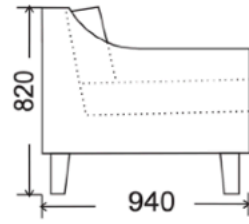

Standard

Narrower version

FRAME:  
SEAT SUSPENSION:  
SEAT CUSHION:  
BACK CUSHION:  
LEG:

Kiln dried plantation timber  
No-sag spring suspension  
High resilience foam with 10 Year Guarantee  
Polyester fibre encased in spun bound bags  
Timber legs available in various stain color