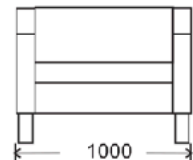

3.5 Seater

3 Seater

2.5 Seater

2 Seater

Chair

FRAME: Kiln dried plantation timber
SEAT SUSPENSION: No-sag spring suspension
SEAT CUSHION: High resilience foam with 10 Year Guarantee
BACK CUSHION: Polyester fibre encased in spun bound bags
LEG: Timber legs available in various stain color
OPTION: Stud details on arms