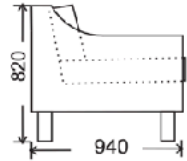

3.5 Seater

3 Seater

2.5 Seater

2 Seater

Chair

FRAME: Kiln dried plantation timber
SEAT SUSPENSION: No-sag spring suspension
SEAT CUSHION: High resilience foam with 10 Year Guarantee
BACK CUSHION: Polyester fibre encased in spun bound bags
LEG: Timber legs available in various stain color
OPTION: Stud details on arms