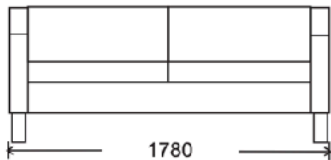

3.5 Seater

3 Seater

2.5 Seater

2 Seater

Chair

FRAME: Kiln dried plantation timber
SEAT SUSPENSION: No-sag spring suspension
SEAT CUSHION: High resilience foam with 10 Year Guarantee
BACK CUSHION: Polyester fibre encased in spun bound bags
LEG: Timber legs available in various stain color
OPTION: Stud details on arms