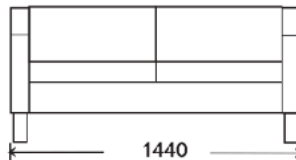

3.5 Seater

3 Seater

2.5 Seater

2 Seater

Chair

FRAME: Kiln dried plantation timber
SEAT SUSPENSION: No-sag spring suspension
SEAT CUSHION: High resilience foam with 10 Year Guarantee
BACK CUSHION: Polyester fibre encased in spun bound bags
LEG: Timber legs available in various stain color
OPTION: Stud details on arms