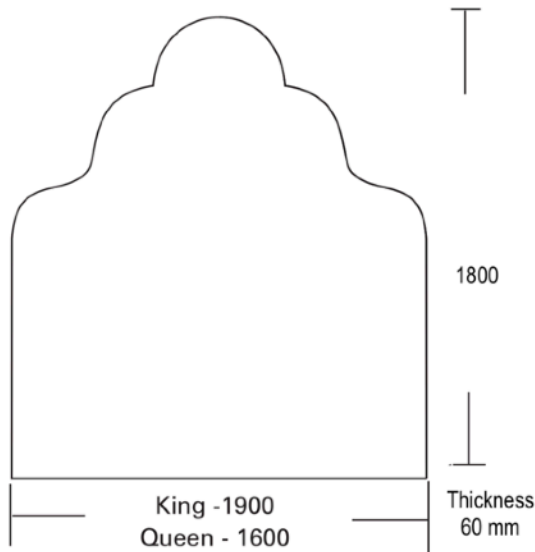

# The Kemp

FRAME: Kiln dried plantation timber & MDF  
WIDTH: Standard bed size, custom size also available  
HEIGHT: Standard height at 1800 mm, custom height also available

**10 YEAR GUARANTEE**

181 Leura Mall, LEURA NSW 2785  
Phone: (02) 4787 6114  
Email: [info@labellacasa.com.au](mailto:info@labellacasa.com.au)  
Website: [www.labellacasa.com.au](http://www.labellacasa.com.au)