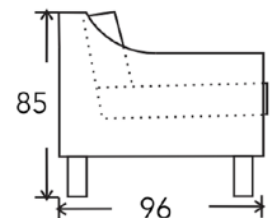

WILLOW SOFA OPTIONS

Chair

80 cm W x 96 cm D x 85 cm H
Arms: 10 cm

2 Seater

138 cm W x 96 cm D x 85 cm H
Arms: 10 cm

2.5 Seater

174 cm W x 96 cm D x 85 cm H
Arms: 10 cm

3 Seater

202 cm W x 96 cm D x 85 cm H
Arms: 13 cm

3.5 Seater

236 cm W x 96 cm D x 85 cm H
Arms: 13 cm

4 Seater

261 cm W x 96 cm D x 85 cm H
Arms: 13 cm

Seat cushion made of high resistance foam
Upgrade option: Feather wrap latex memory foam
Leg: Timber legs available in various stain colours