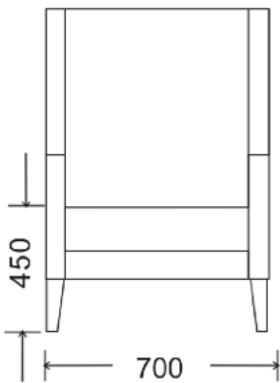

Windsor

FRAME:
SEAT SUSPENSION:
SEAT CUSHION:
LEGS:

Kiln dried plantation and hardwood timber
No-sag spring suspension
High resilience foam with 10 Year Guarantee
Timber legs available in various stain finish