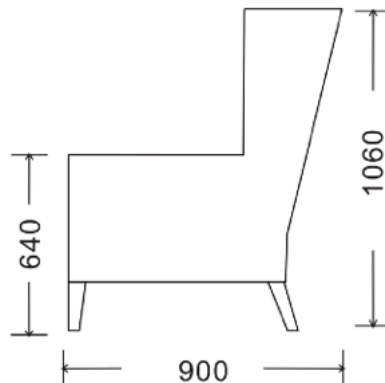

Windsor

FRAME:
SEAT SUSPENSION:
SEAT CUSHION:
LEGS:

Kiln dried plantation and hardwood timber
No-sag spring suspension
High resilience foam with 10 Year Guarantee
Timber legs available in various stain finish